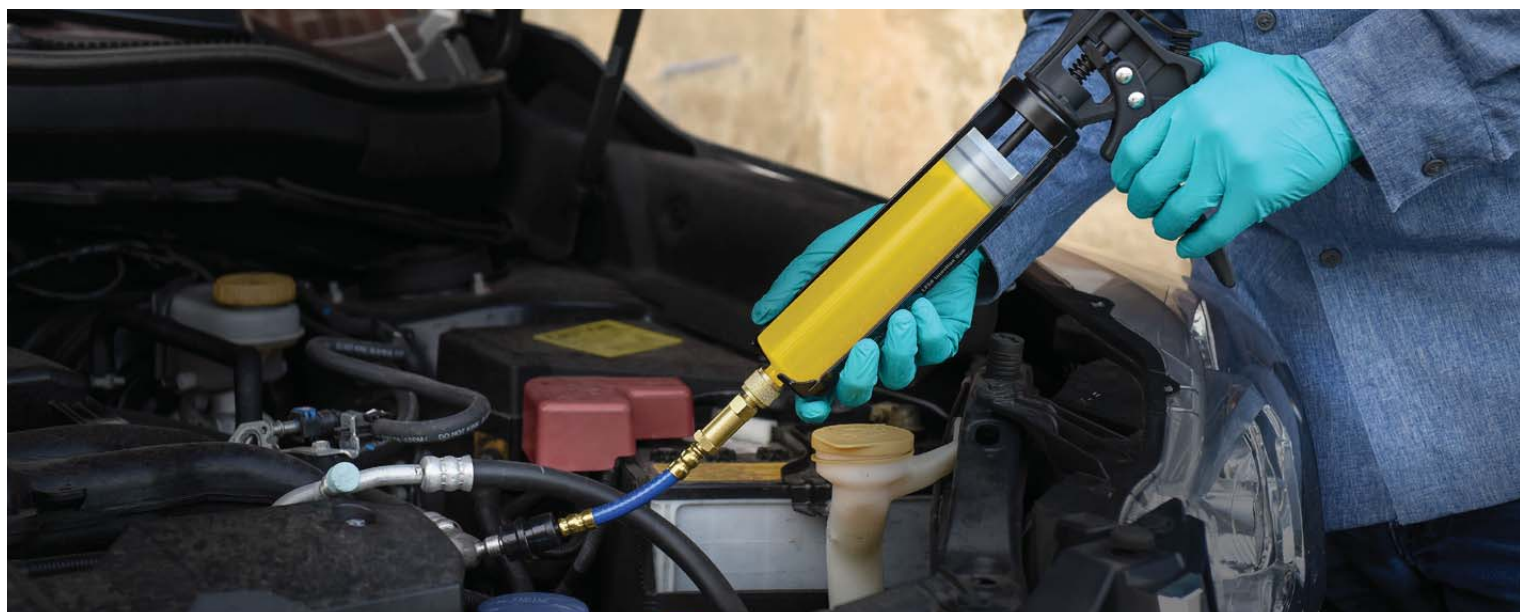

LF016

BigEZ™ Universal A/C Leak Detection Kit

The most effective way to add A/C dye to R-134a/R-1234yf/PAG A/C systems. Ideal for high-volume shops.

Kit includes:

- LF50 Caulking gun-style dye injector assembly
- BigEZ™ R-134a hose/coupler and purge fitting*
- LF500CS LeakFinder® cordless, violet light LED leak detection flashlight
- LF1800 8 oz (237 ml) BigEZ™ universal multi-dose A/C dye cartridge

*R-1234yf systems require LF60 adapter (sold separately).