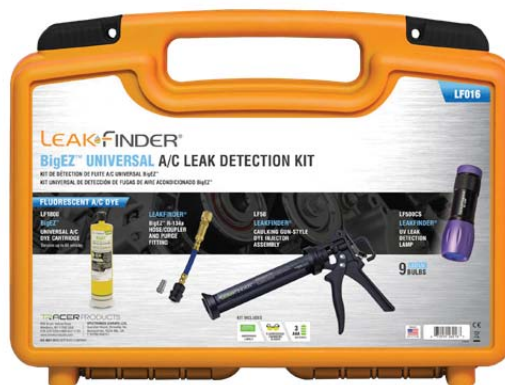

SERVICES
UP TO
64
VEHICLES

MEETS
SAE
J2297

COMPATIBLE WITH
R-134a, R-1234yf
AND OTHER
REFRIGERANTS